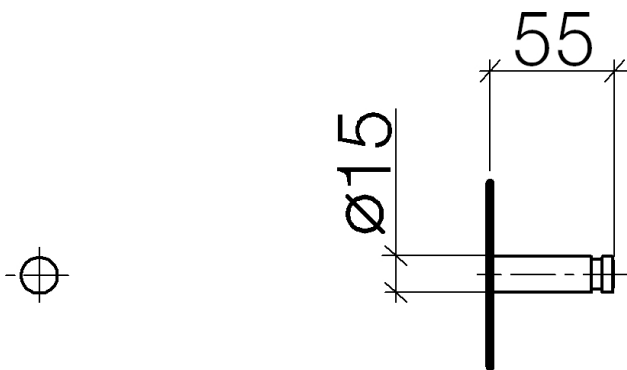

Bathtub - Lissé

Hook - polished chrome

Article number: 83 251 220-00

- 2-1/8" Projection

polished chrome

Discontinued items available to order until 31.12.9999

Dimensional drawing

All dimensions in mm / inch = mm x 0,0394

Bathtub - Lissé

Hook - polished chrome

Article number: 83 251 220-00

Bathtub - Lissé

Hook - polished chrome

Article number: 83 251 220-00

Other surface finishes

platinum matte
83 251 220-06